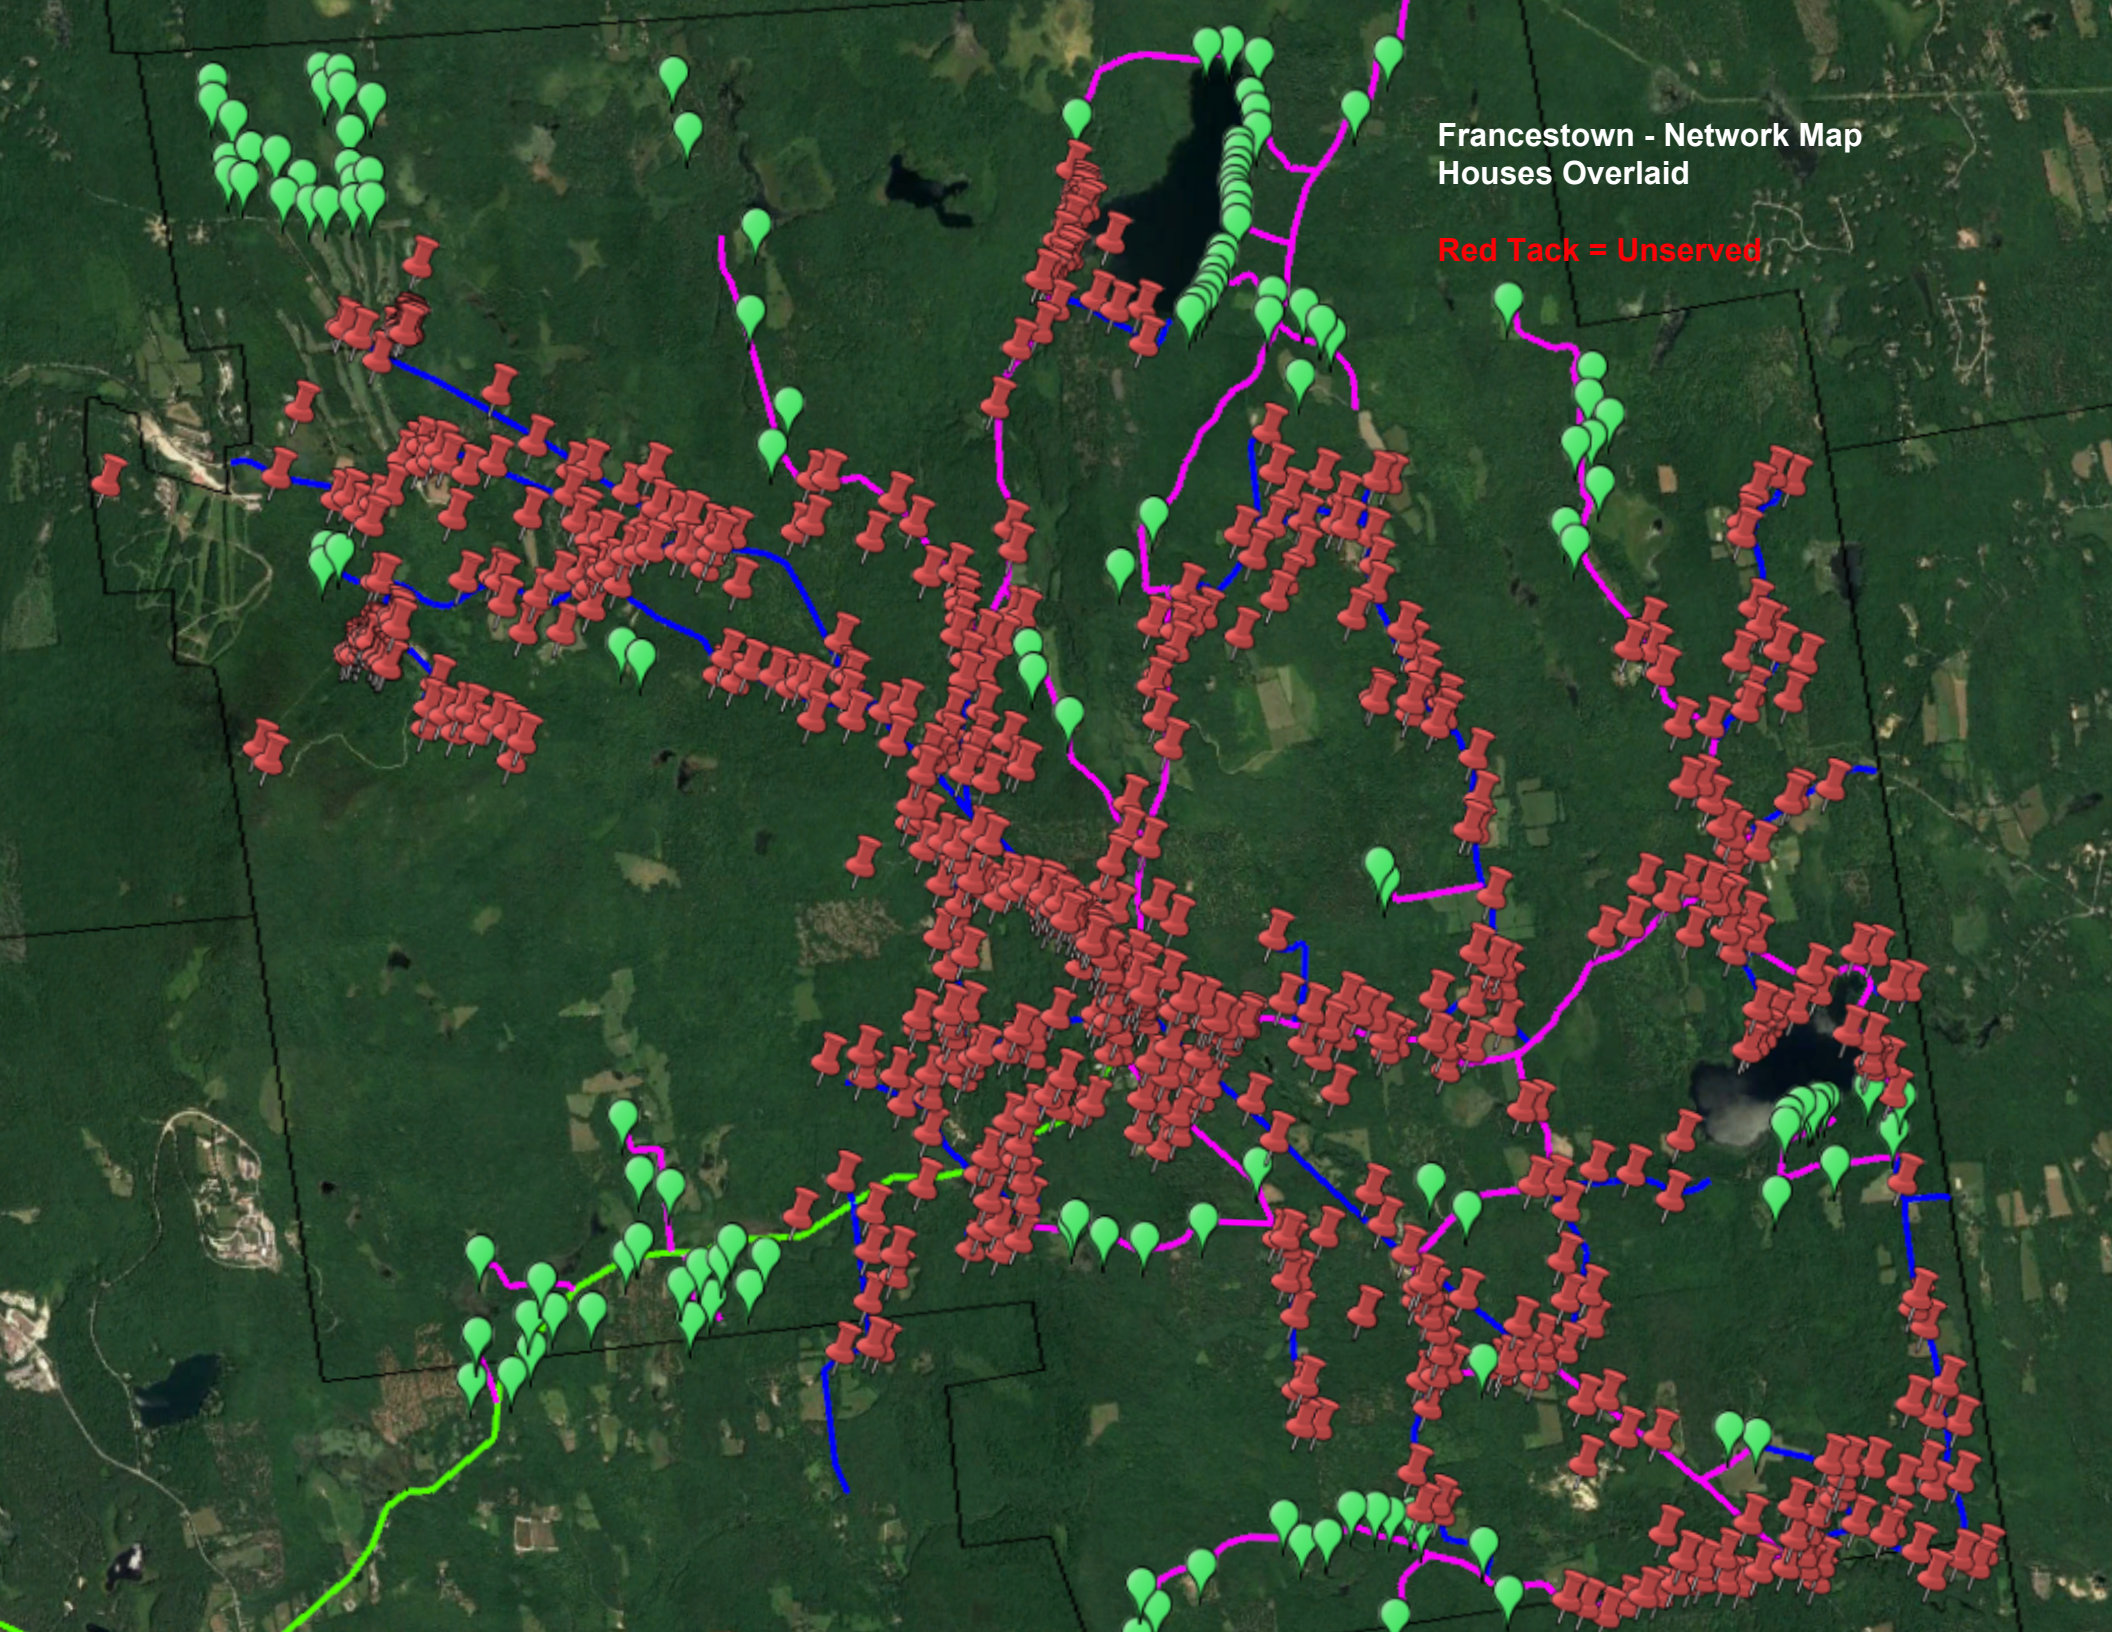

Complete Network Map - Francestown and Hancock

Fracestown Network Map

Francestown - Network Map
Houses Overlaid

Red Tack = Unserved

Hancock Network Map

Hancock - Network Map - Homes Overlaid

Red Tack = Unserved

Middlemile-Backhaul Fiber - Approx 12 Miles