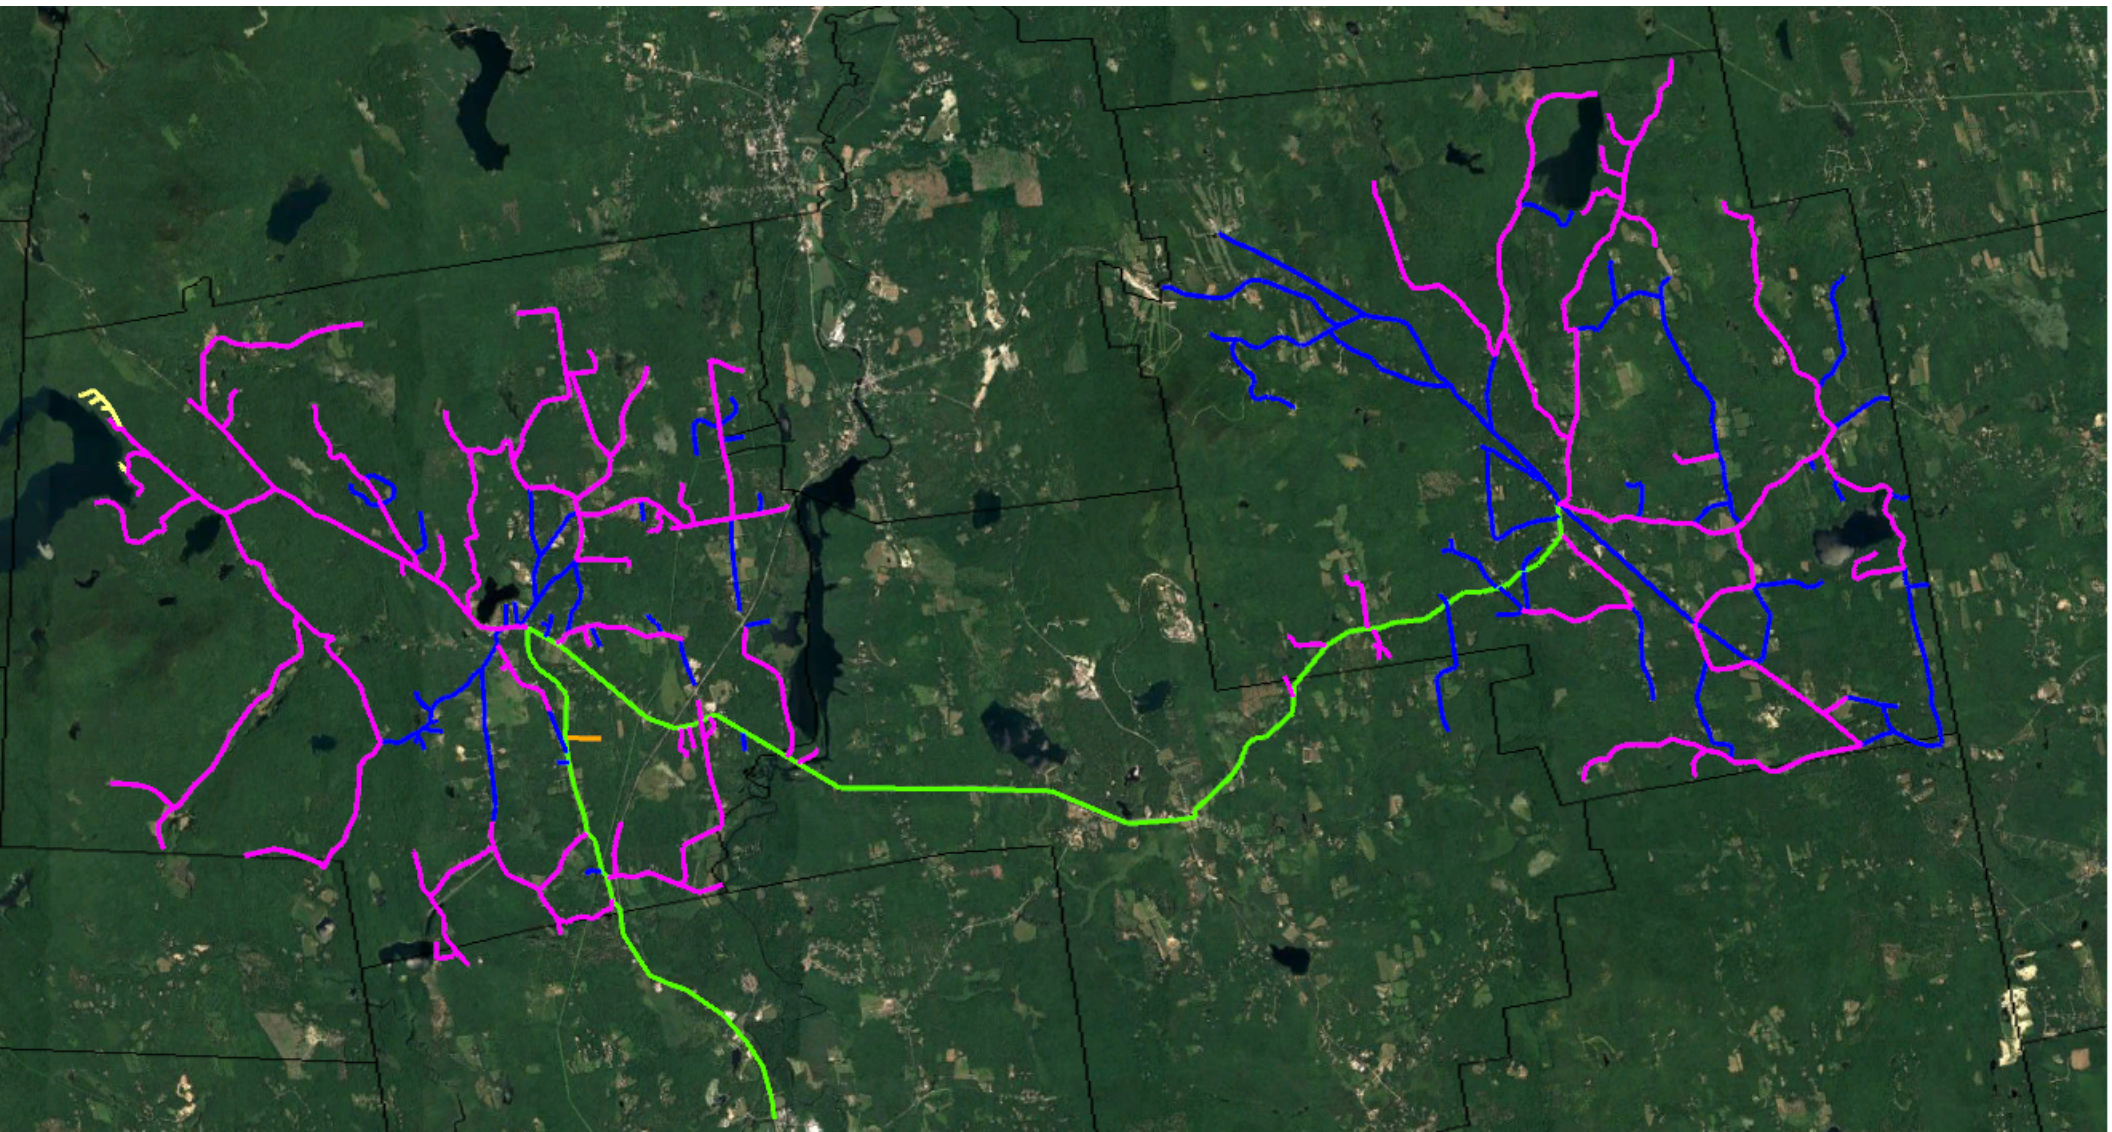

Complete Network Map - Francestown and Hancock

Fracestown Network Map

Francestown - Network Map
Houses Overlaid

Red Tack = Unserved

Hancock Network Map

Hancock - Network Map - Homes Overlaid

Red Tack = Unserved

Middlemile-Backhaul Fiber - Approx 12 Miles