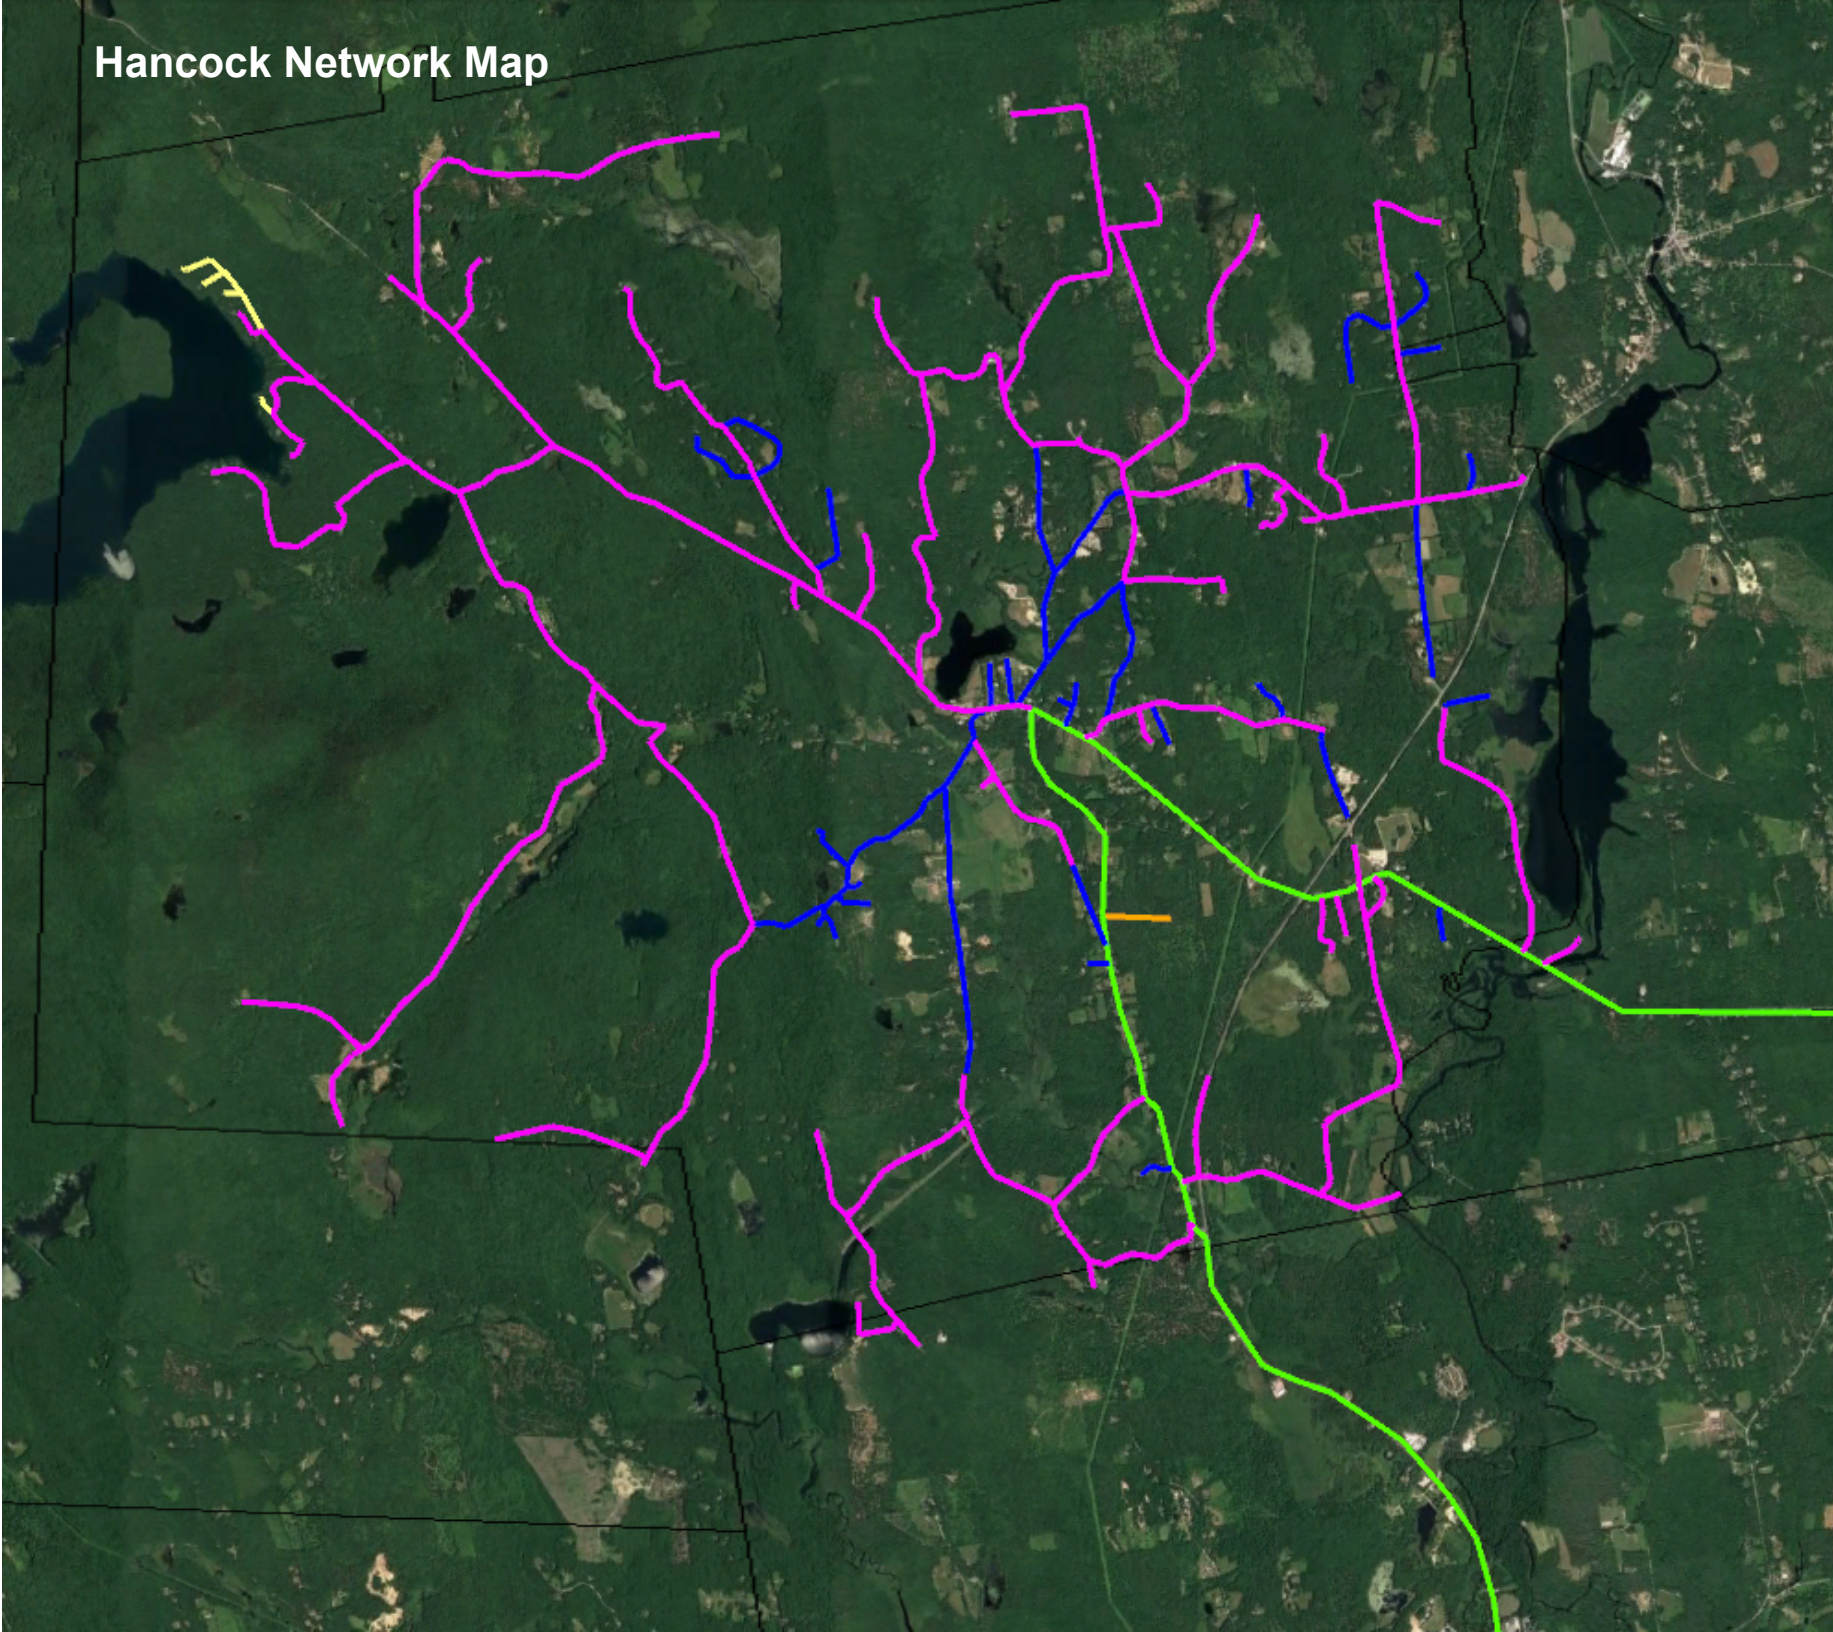

Complete Network Map - Francestown and Hancock

Fracestown Network Map

Francestown - Network Map
Houses Overlaid

Red Tack = Unserved

Hancock Network Map

Hancock - Network Map - Homes Overlaid

Red Tack = Unserved

Middlemile-Backhaul Fiber - Approx 12 Miles