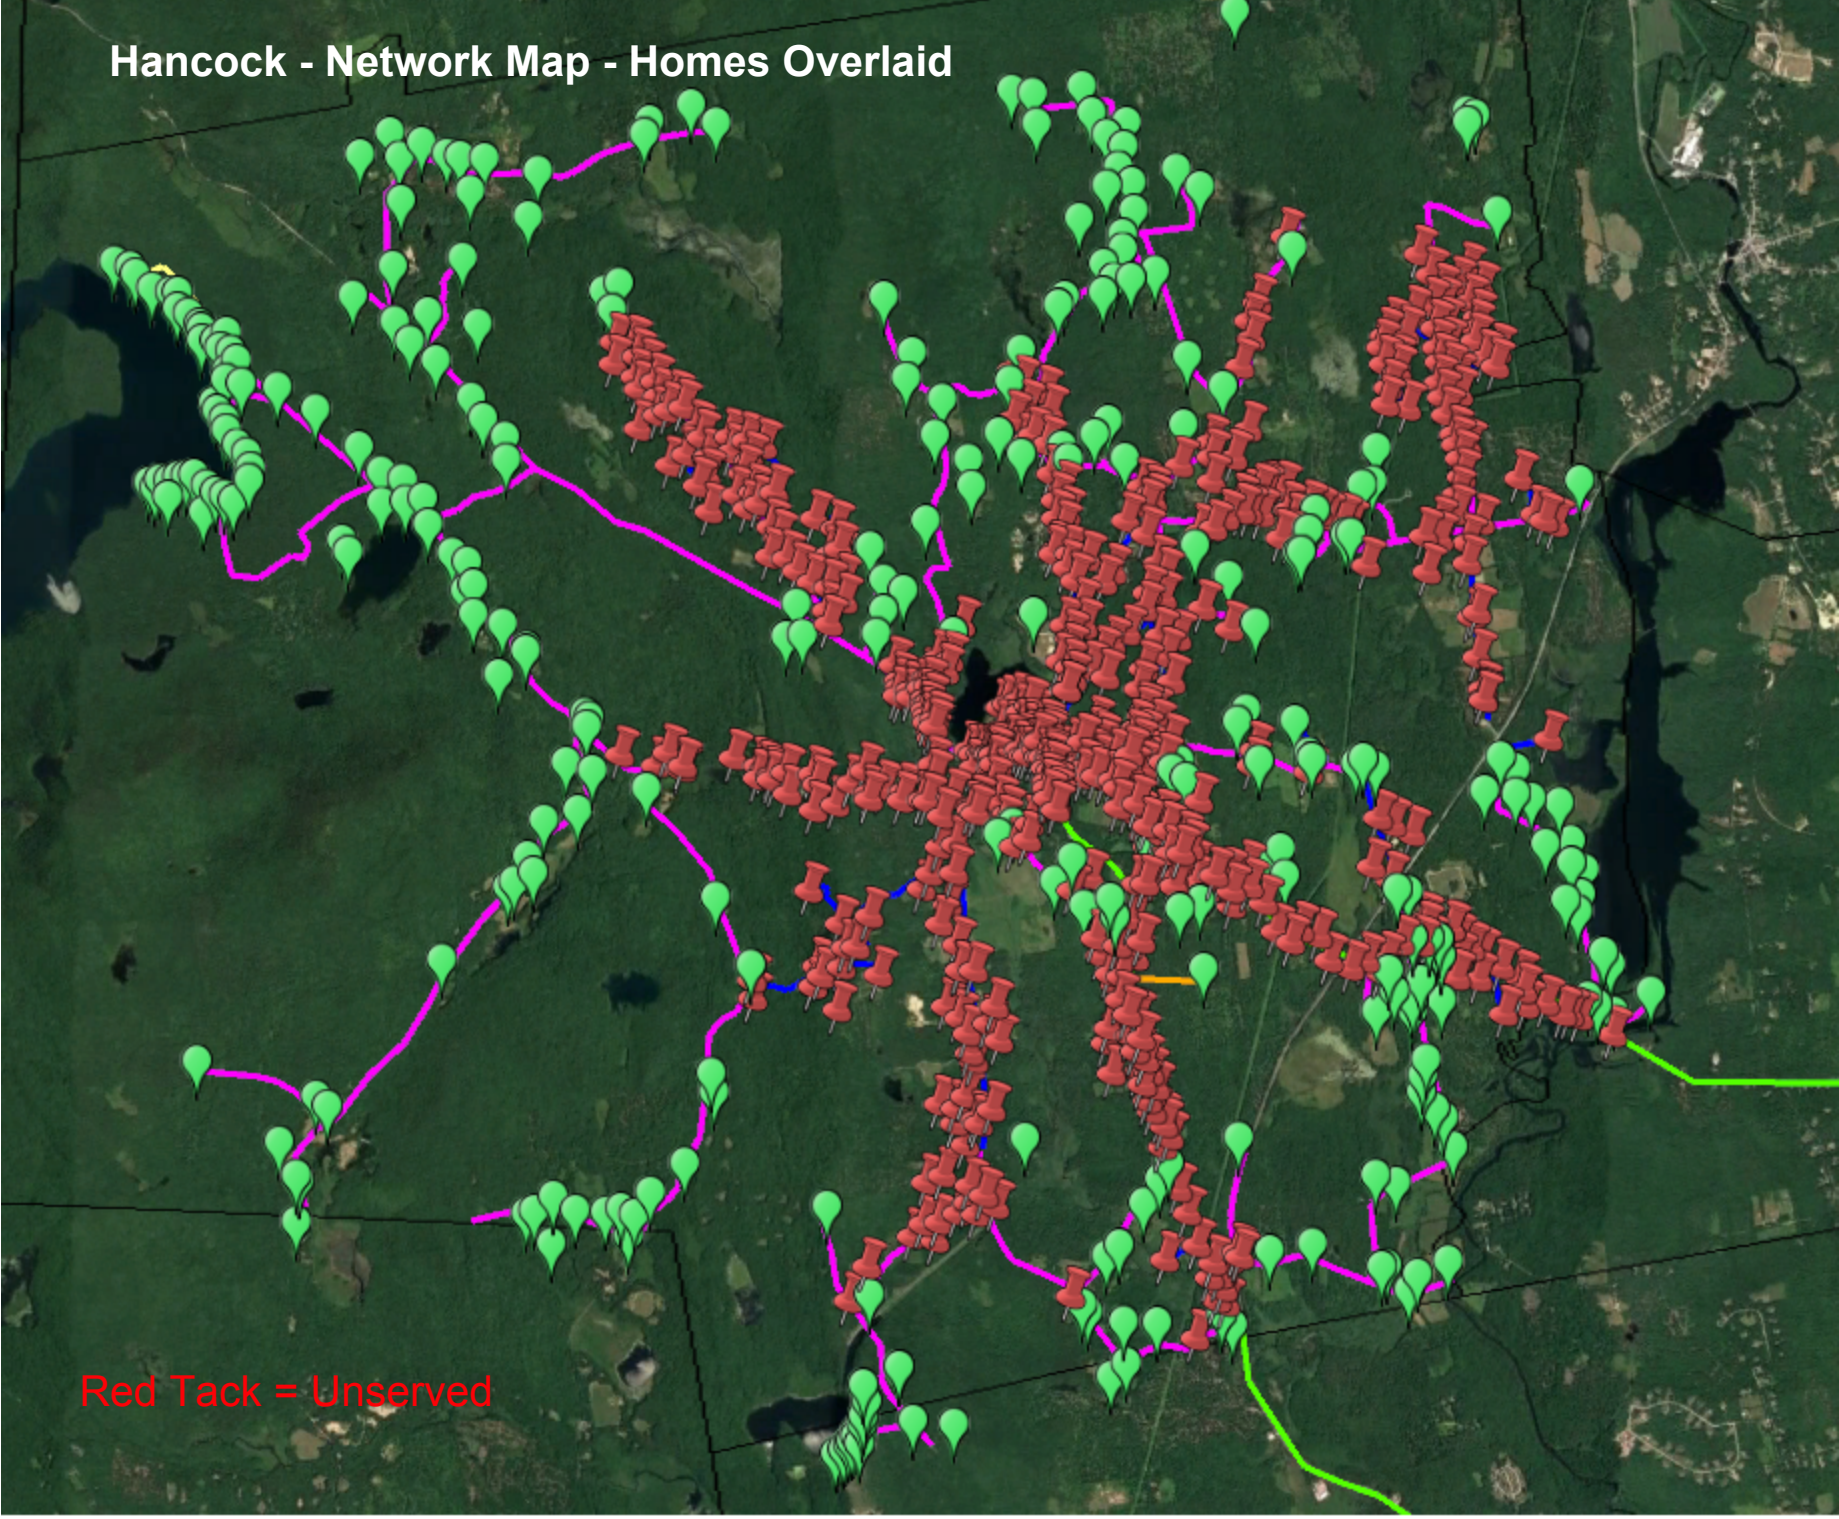

Complete Network Map - Francestown and Hancock

Fracestown Network Map

Francestown - Network Map
Houses Overlaid

Red Tack = Unserved

Hancock Network Map

Hancock - Network Map - Homes Overlaid

Red Tack = Unserved

Middlemile-Backhaul Fiber - Approx 12 Miles