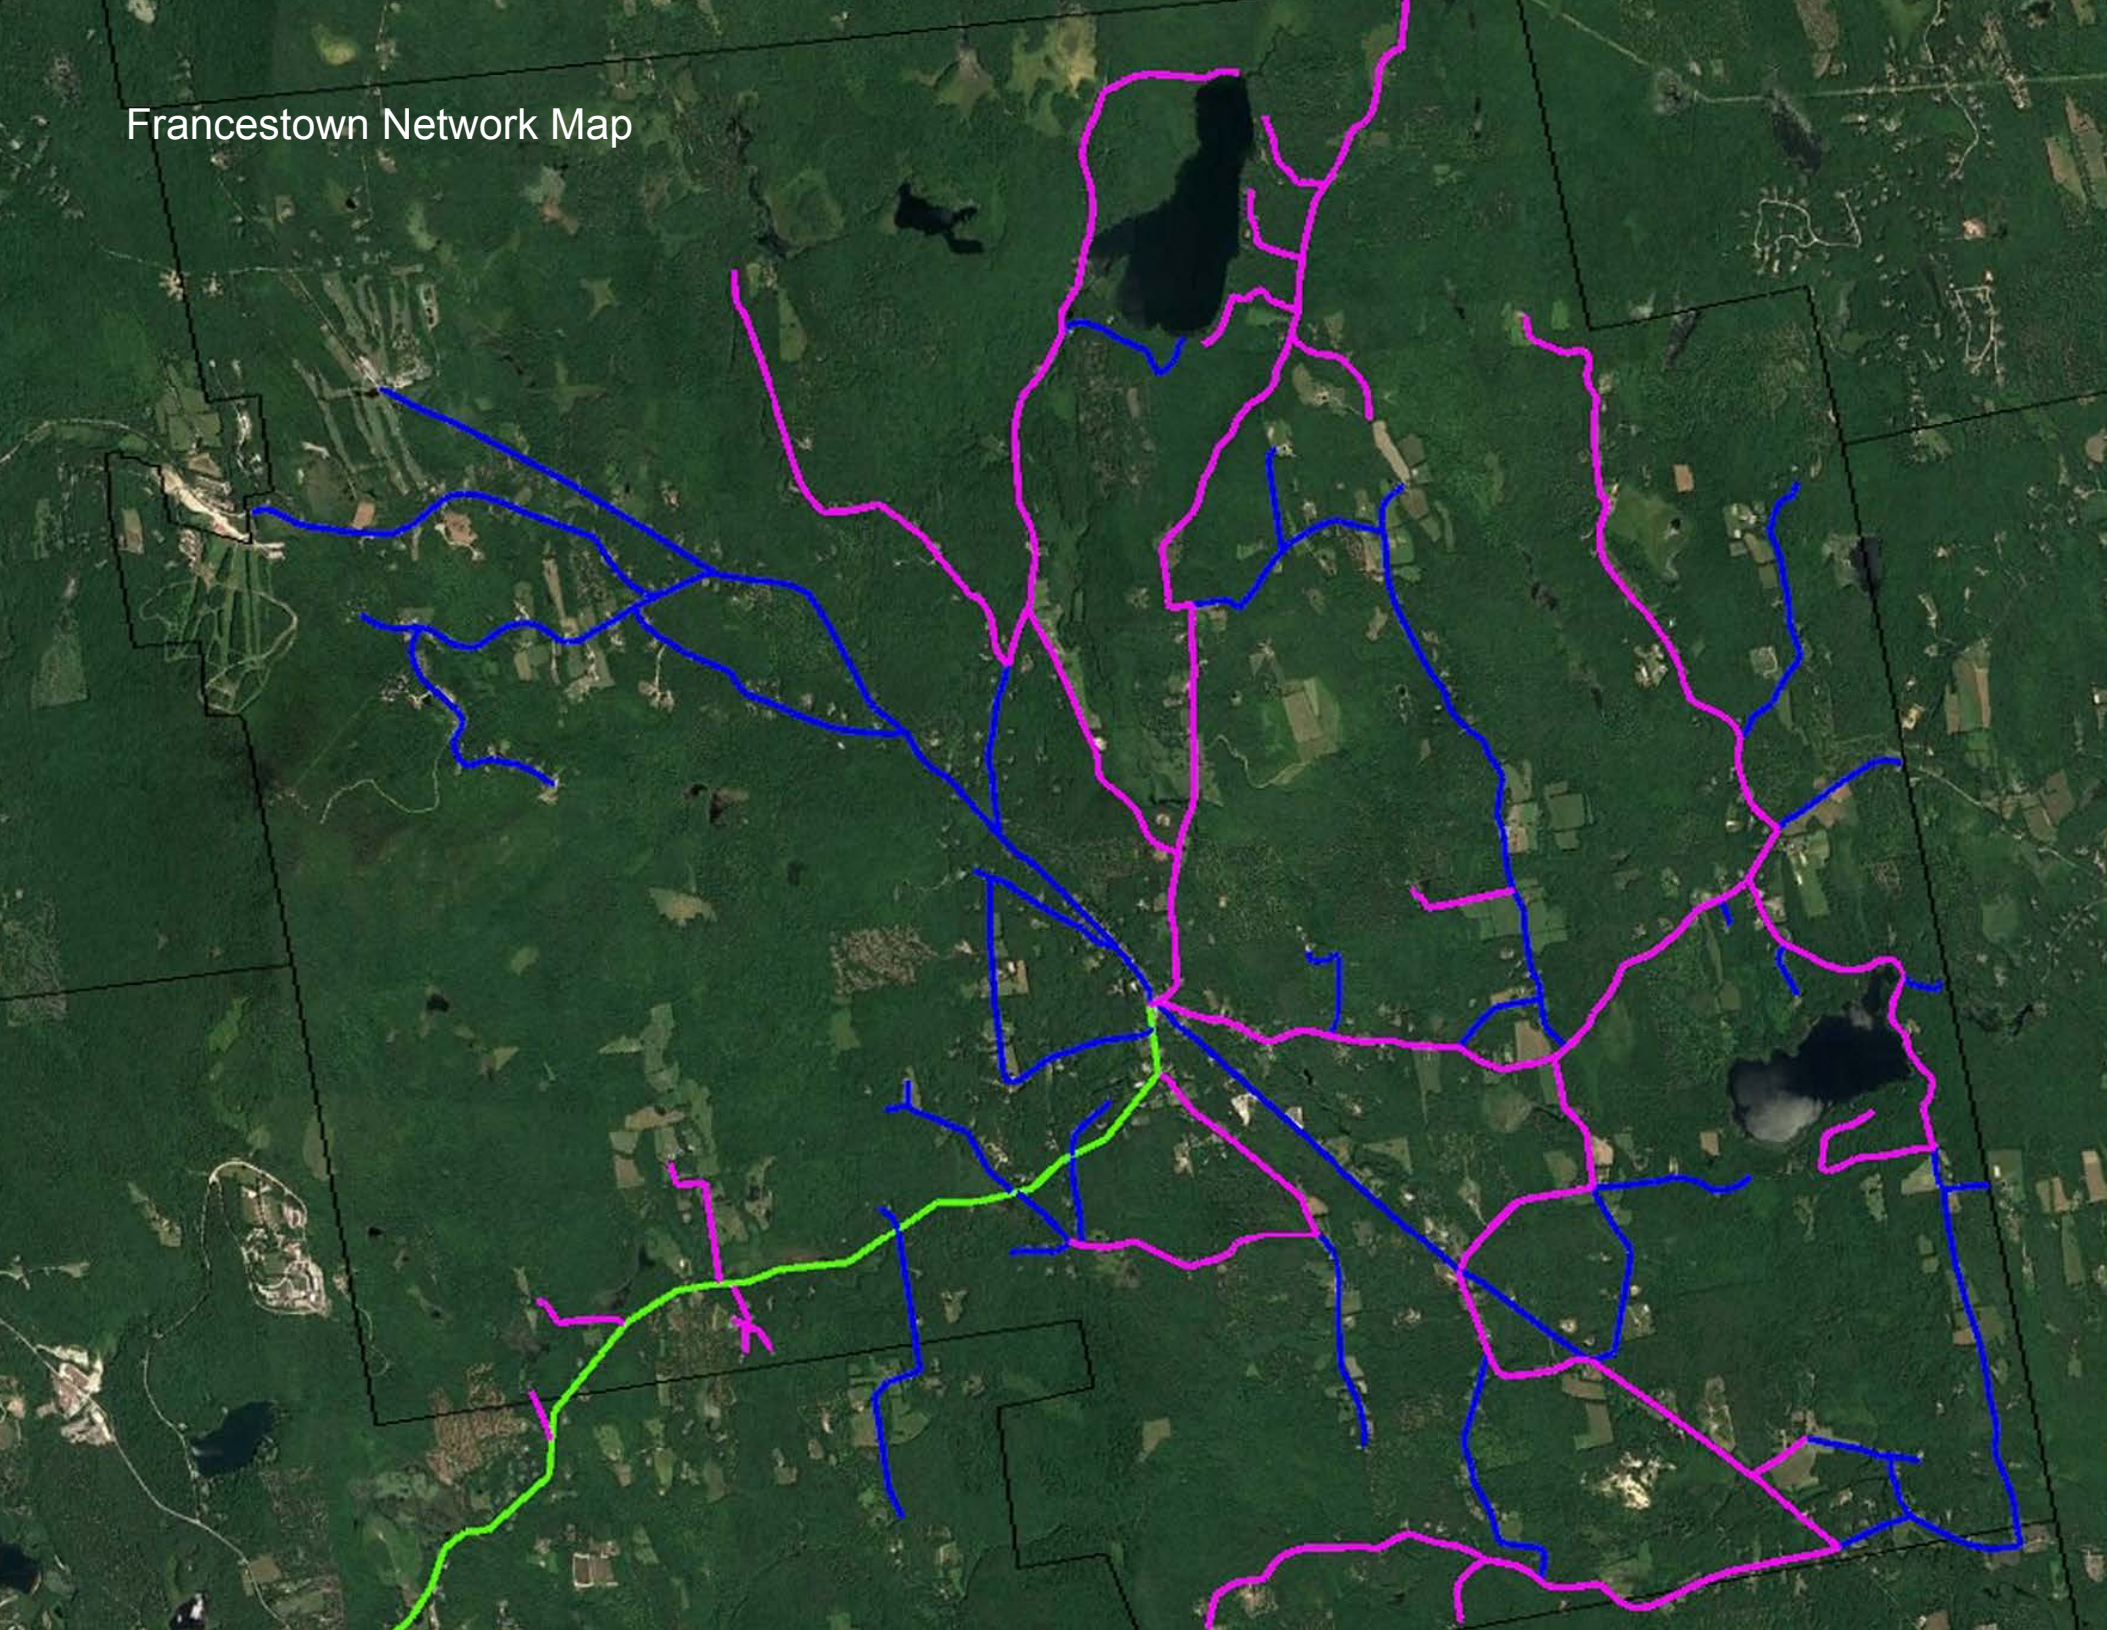

Complete Network Map - Francestown and Hancock

Fracestown Network Map

Francestown - Network Map
Houses Overlaid

Red Tack = Unserved

Hancock Network Map

Hancock - Network Map - Homes Overlaid

Red Tack = Unserved

Middlemile-Backhaul Fiber - Approx 12 Miles