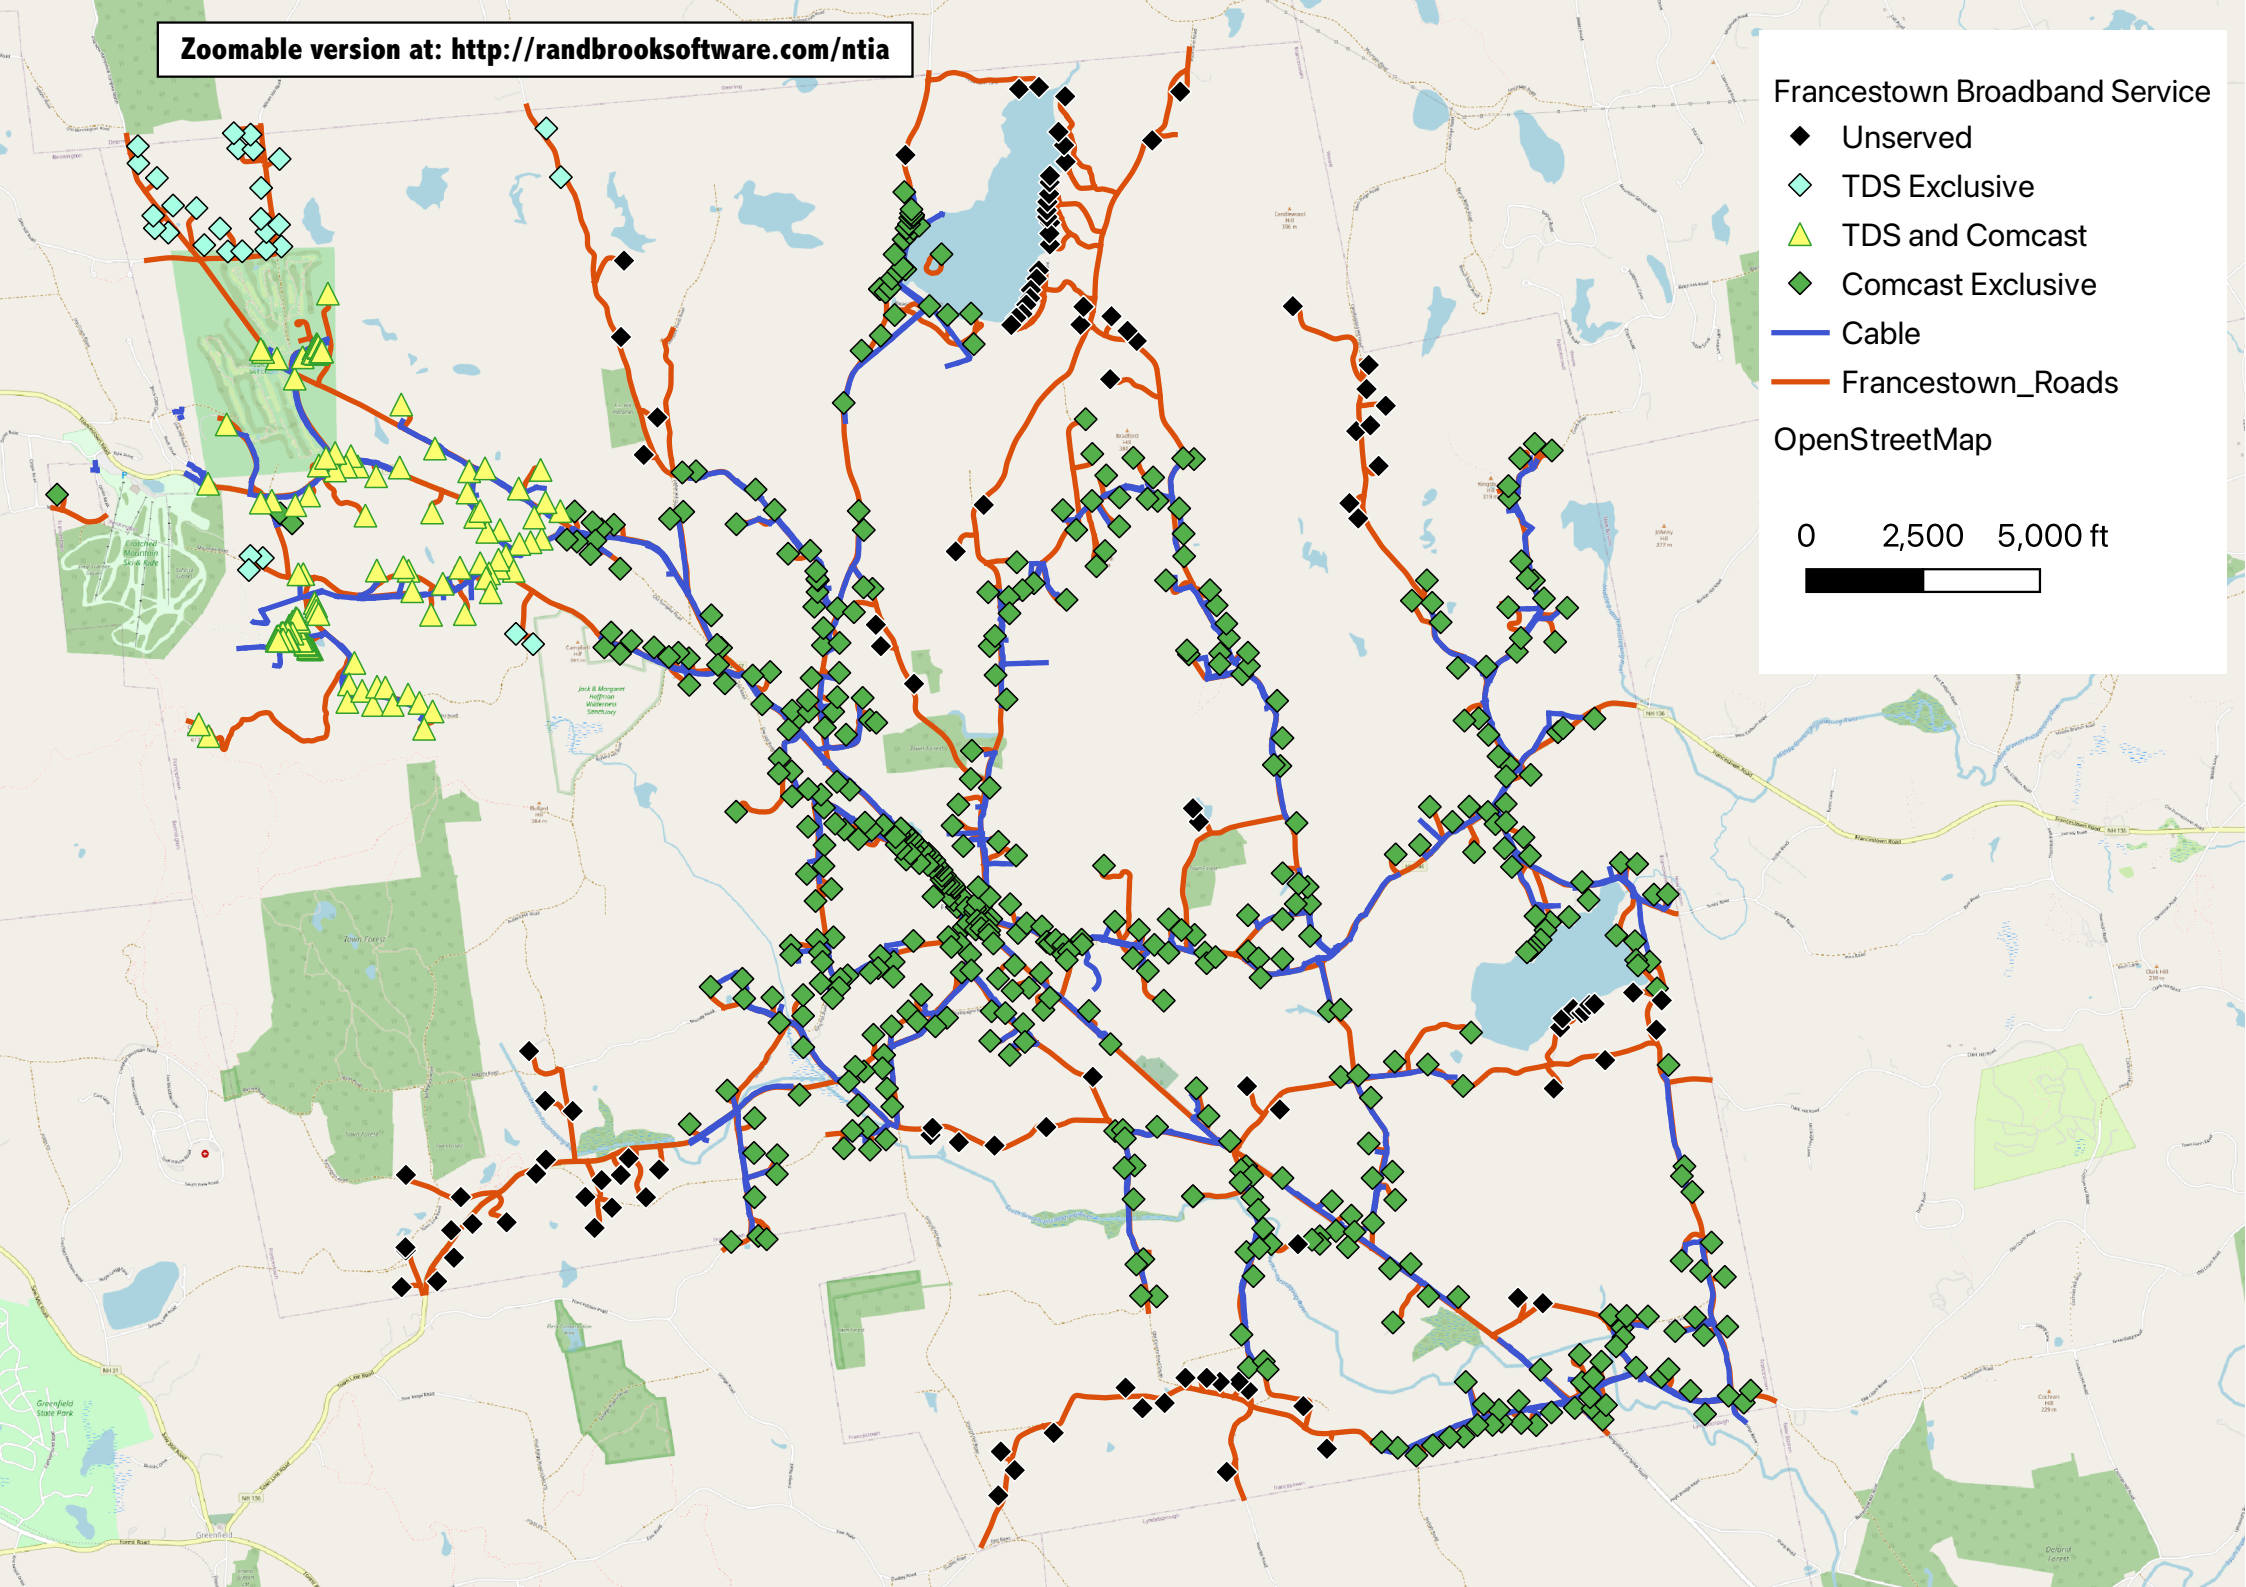

Zoomable version at: <http://randbrooksoftware.com/ntia>

Francestown Broadband Service

- ◆ Unserved
- ◇ TDS Exclusive
- ▲ TDS and Comcast
- ◆ Comcast Exclusive
- Cable
- Francestown_Roads

OpenStreetMap

0 2,500 5,000 ft

Zoomable version at: <http://randbrooksoftware.com/ntia>

911 Addresses

- ◆ TDS Served - Exclusive
- ◆ Comcast Served - Exclusive
- ▲ Comcast and CCI Served
- ◆ Unserved
- ◆ CCI Served - Exclusive
- Comcast Cable Plant
- Roads
- - - Driveways
- ◆ Last Servicable Comcast Address
- Town Boundary

OpenStreetMap

0 2,500 5,000 ft