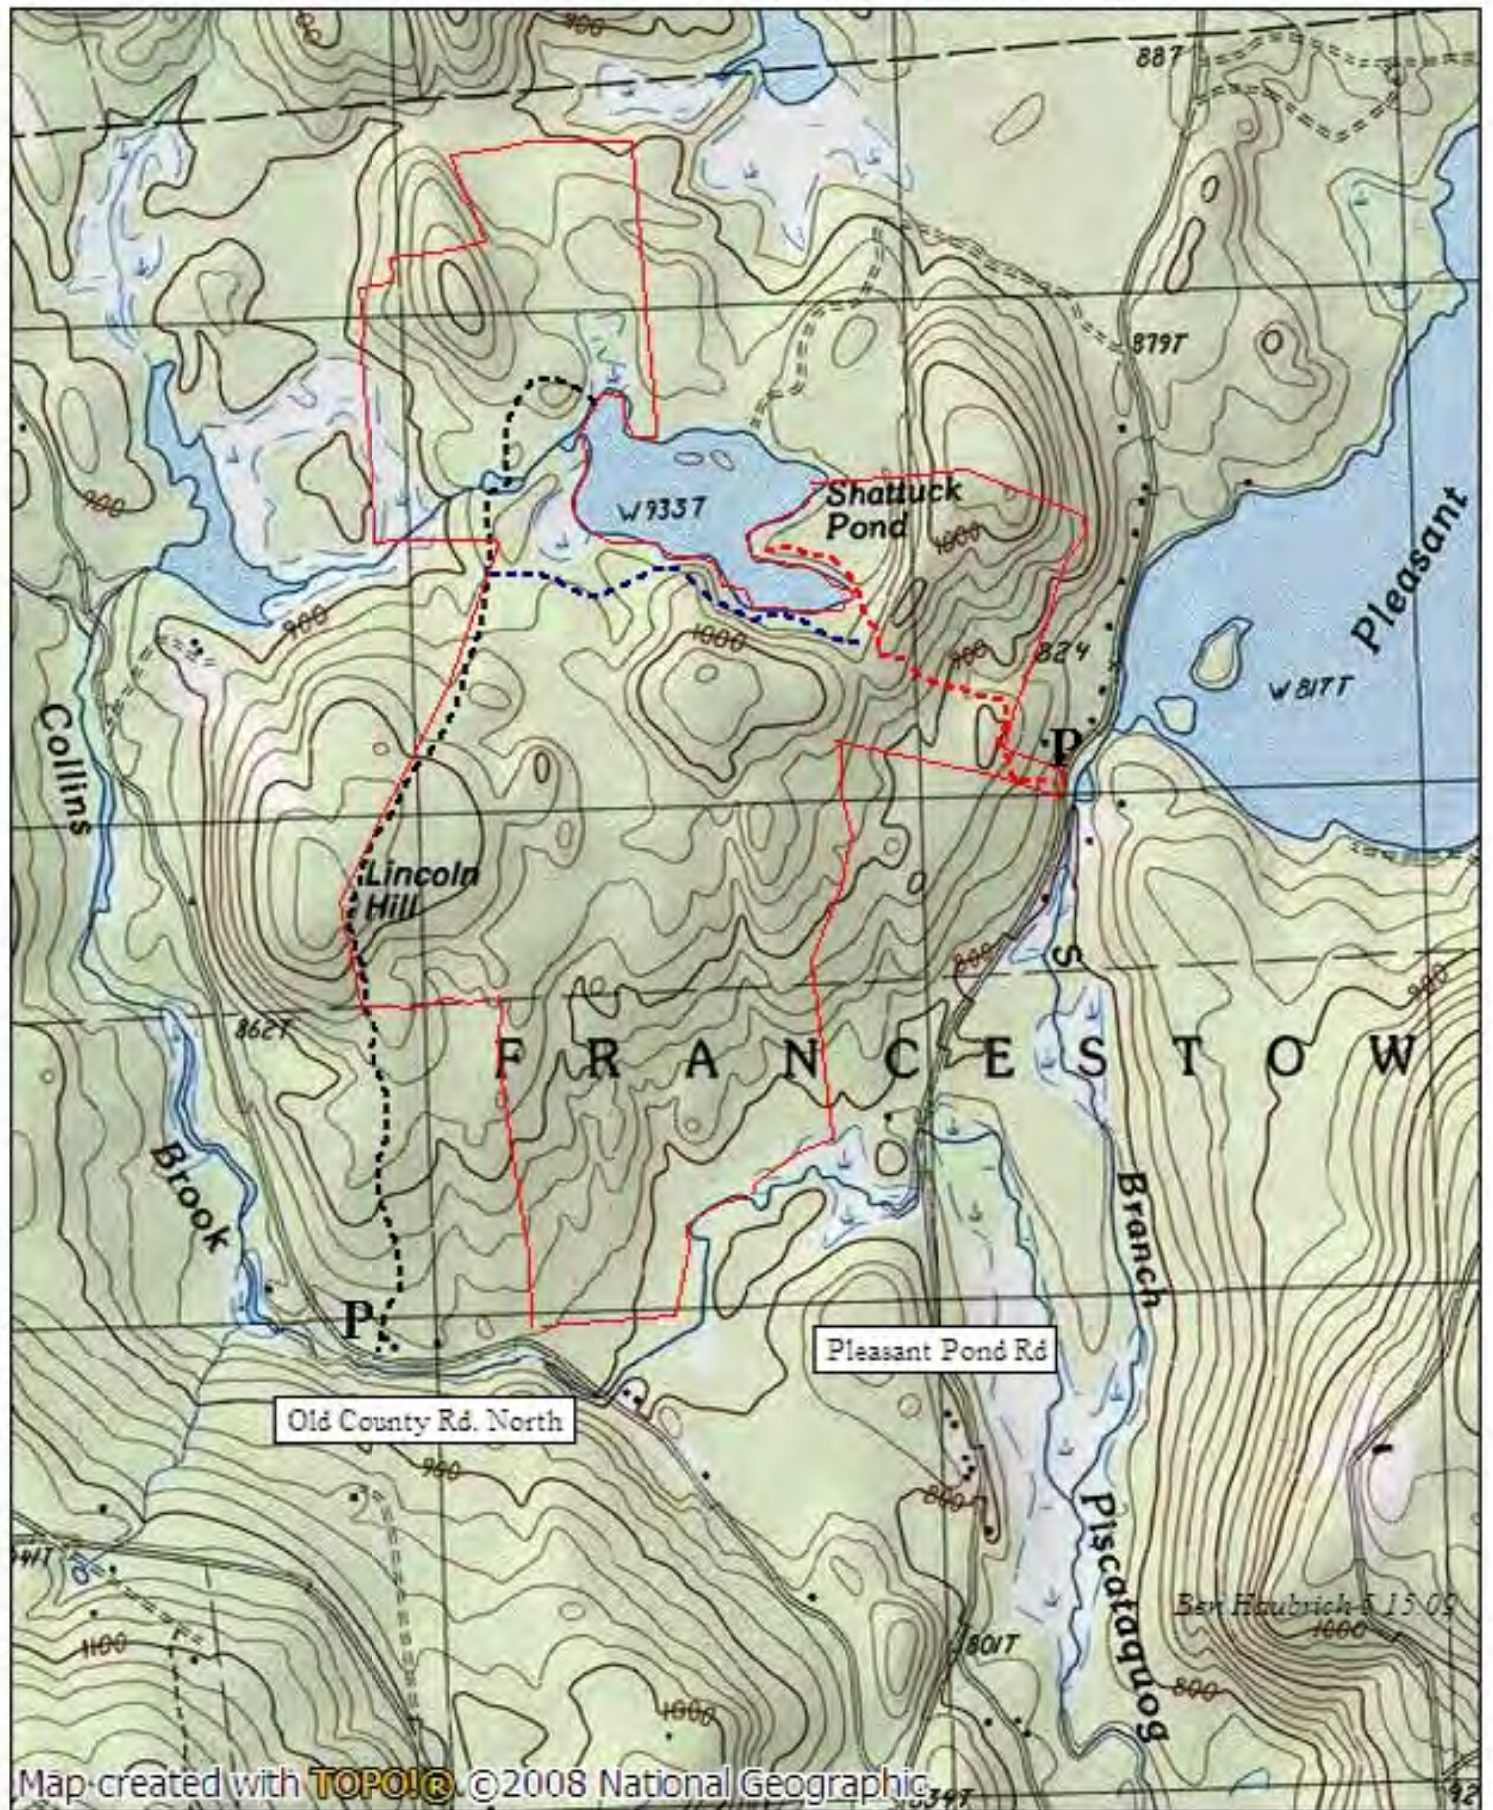

Shattuck Pond Trails, Frankestown, NH

Map created with **TOPO!** ©2008 National Geographic

**NATIONAL
GEOGRAPHIC**

0.0 0.5 1.0 miles
0.0 0.5 1.0 1.5 km